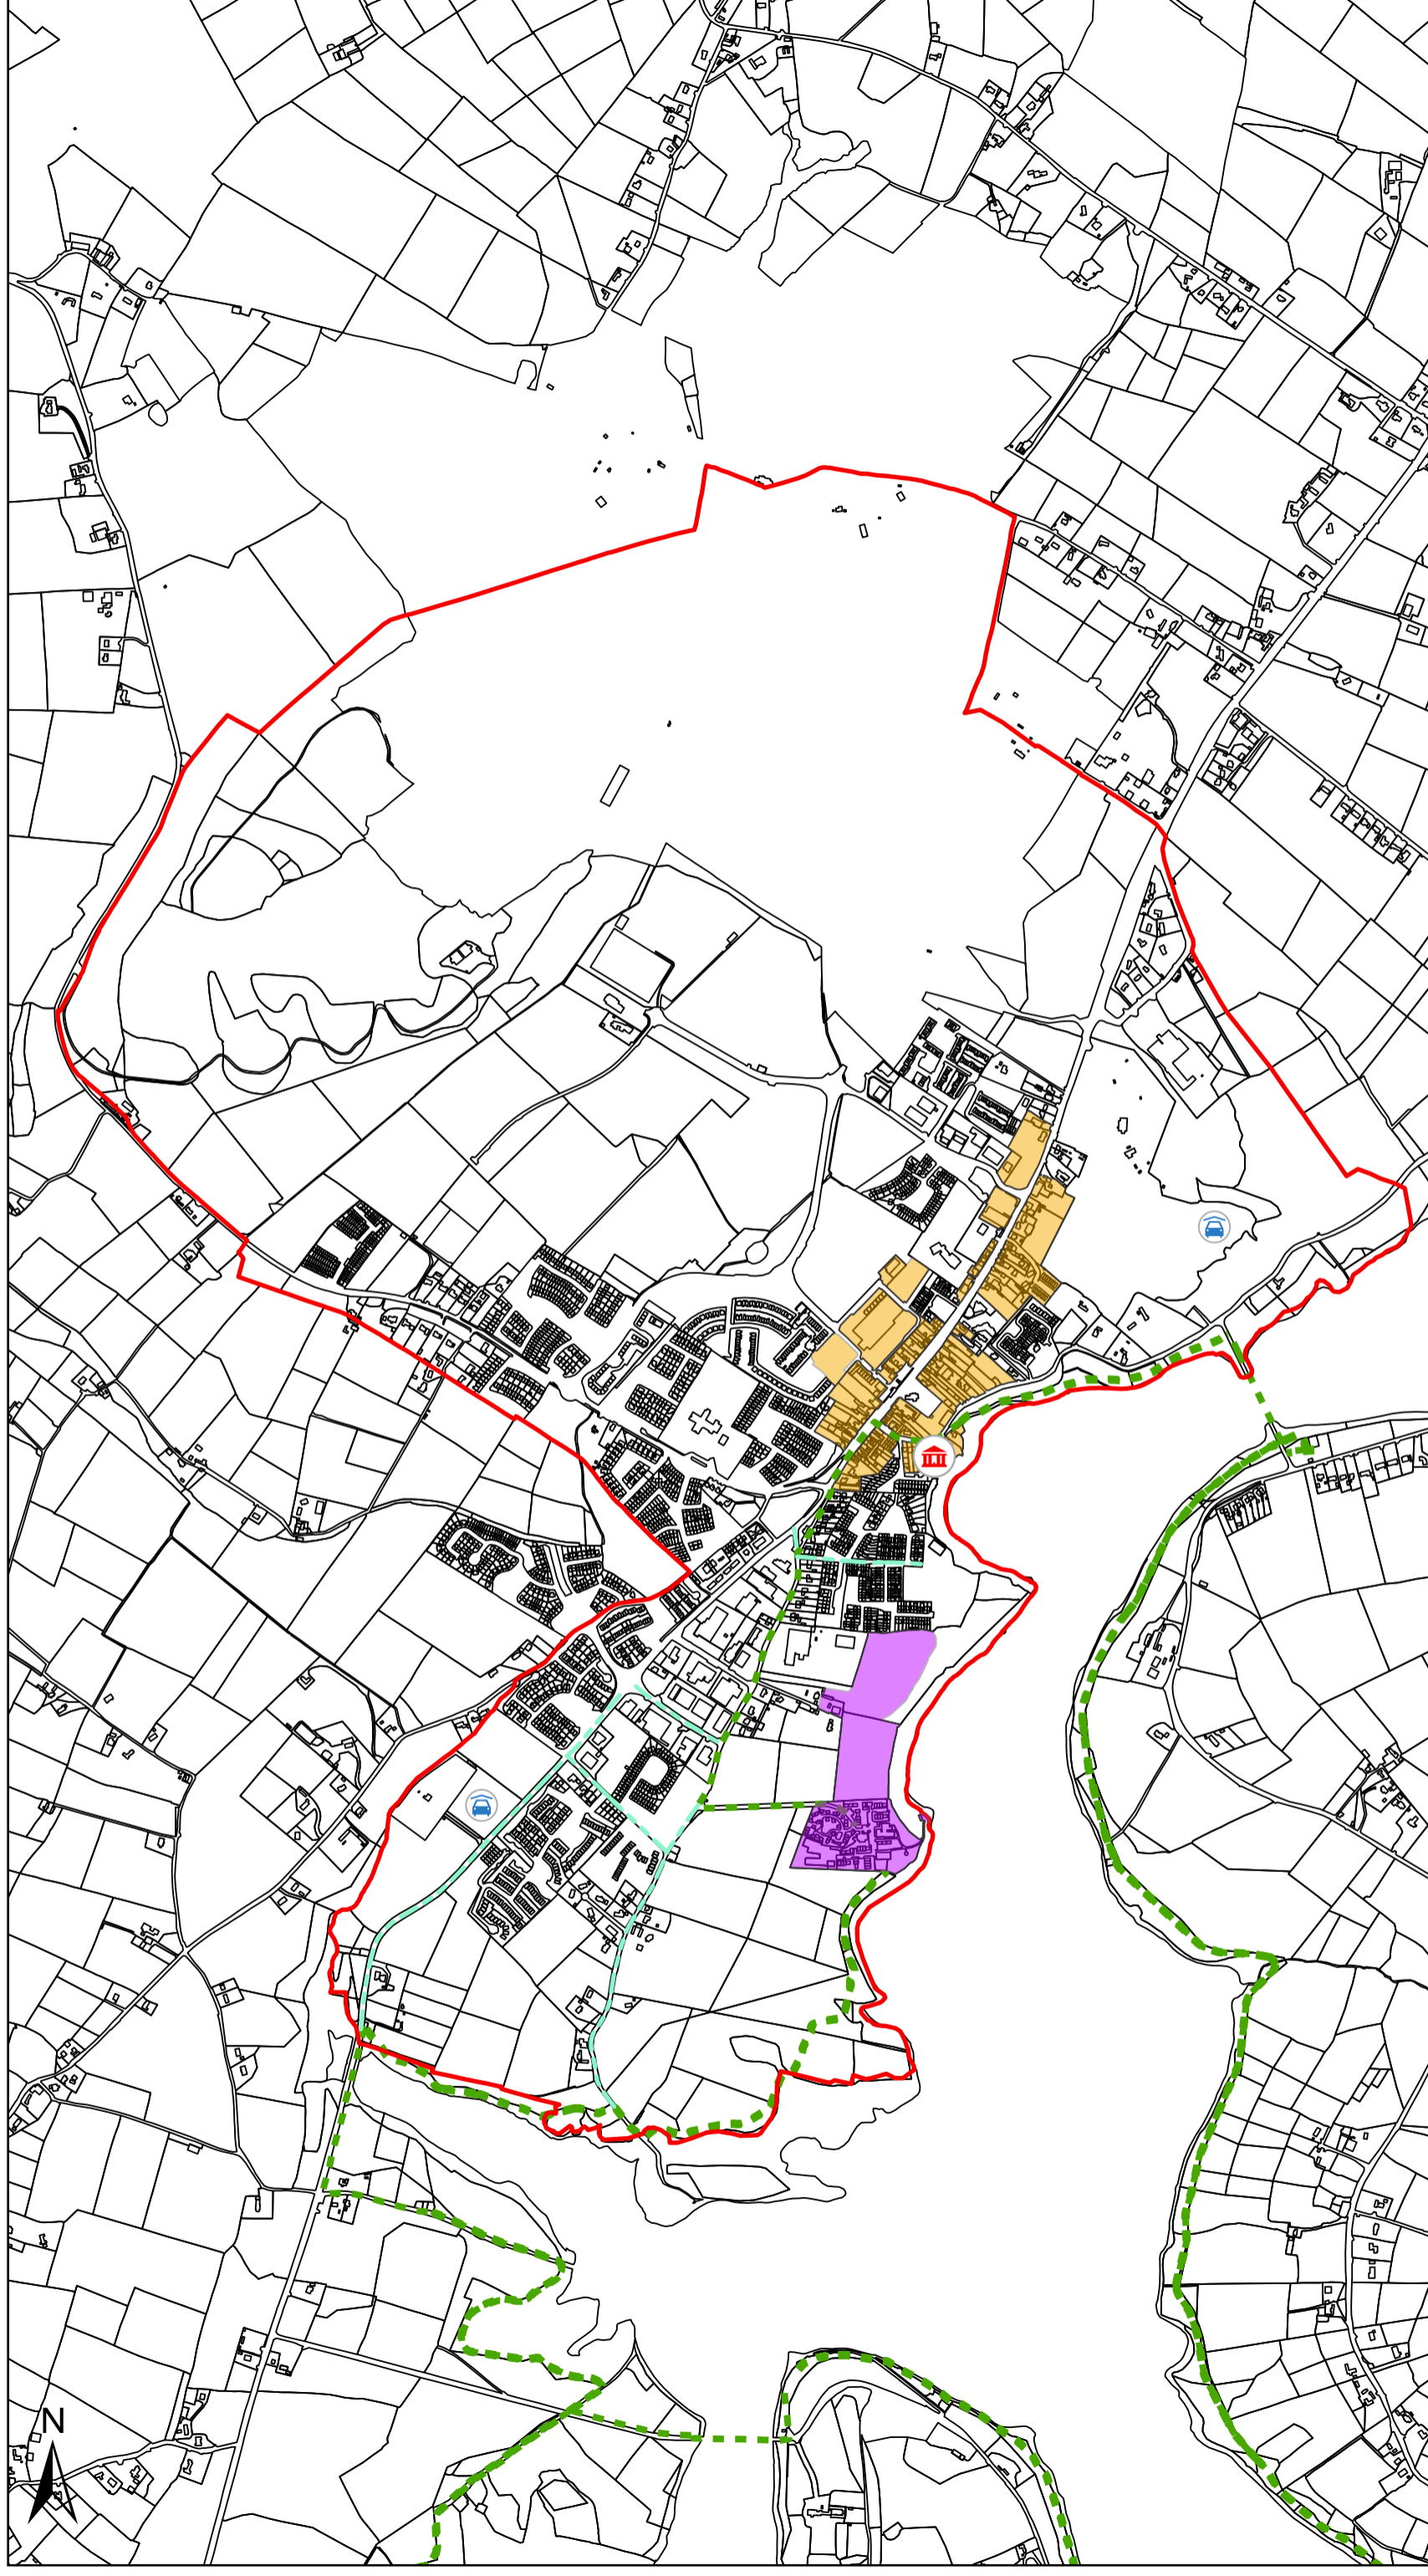

DRAFT
Blessington
Local Area Plan 2025

Map No. 7
Greenway Supporting
Infrastructure

LEGEND

-  Blessington Settlement Boundary
-  Blessington eGreenway
-  Local Greenway Feeder
-  Greenway Hub
-  Existing Town Centre
-  Potential Supporting Car Park Locations
-  Existing/Potential Tourism Facilities

WICKLOW COUNTY
DEVELOPMENT PLAN
2022-2028

Wicklow County Council
Planning Department

© Ordnance Survey Ireland. All rights reserved
Licence number 2024/35CCMA/Wicklow County Council

Scale NTS